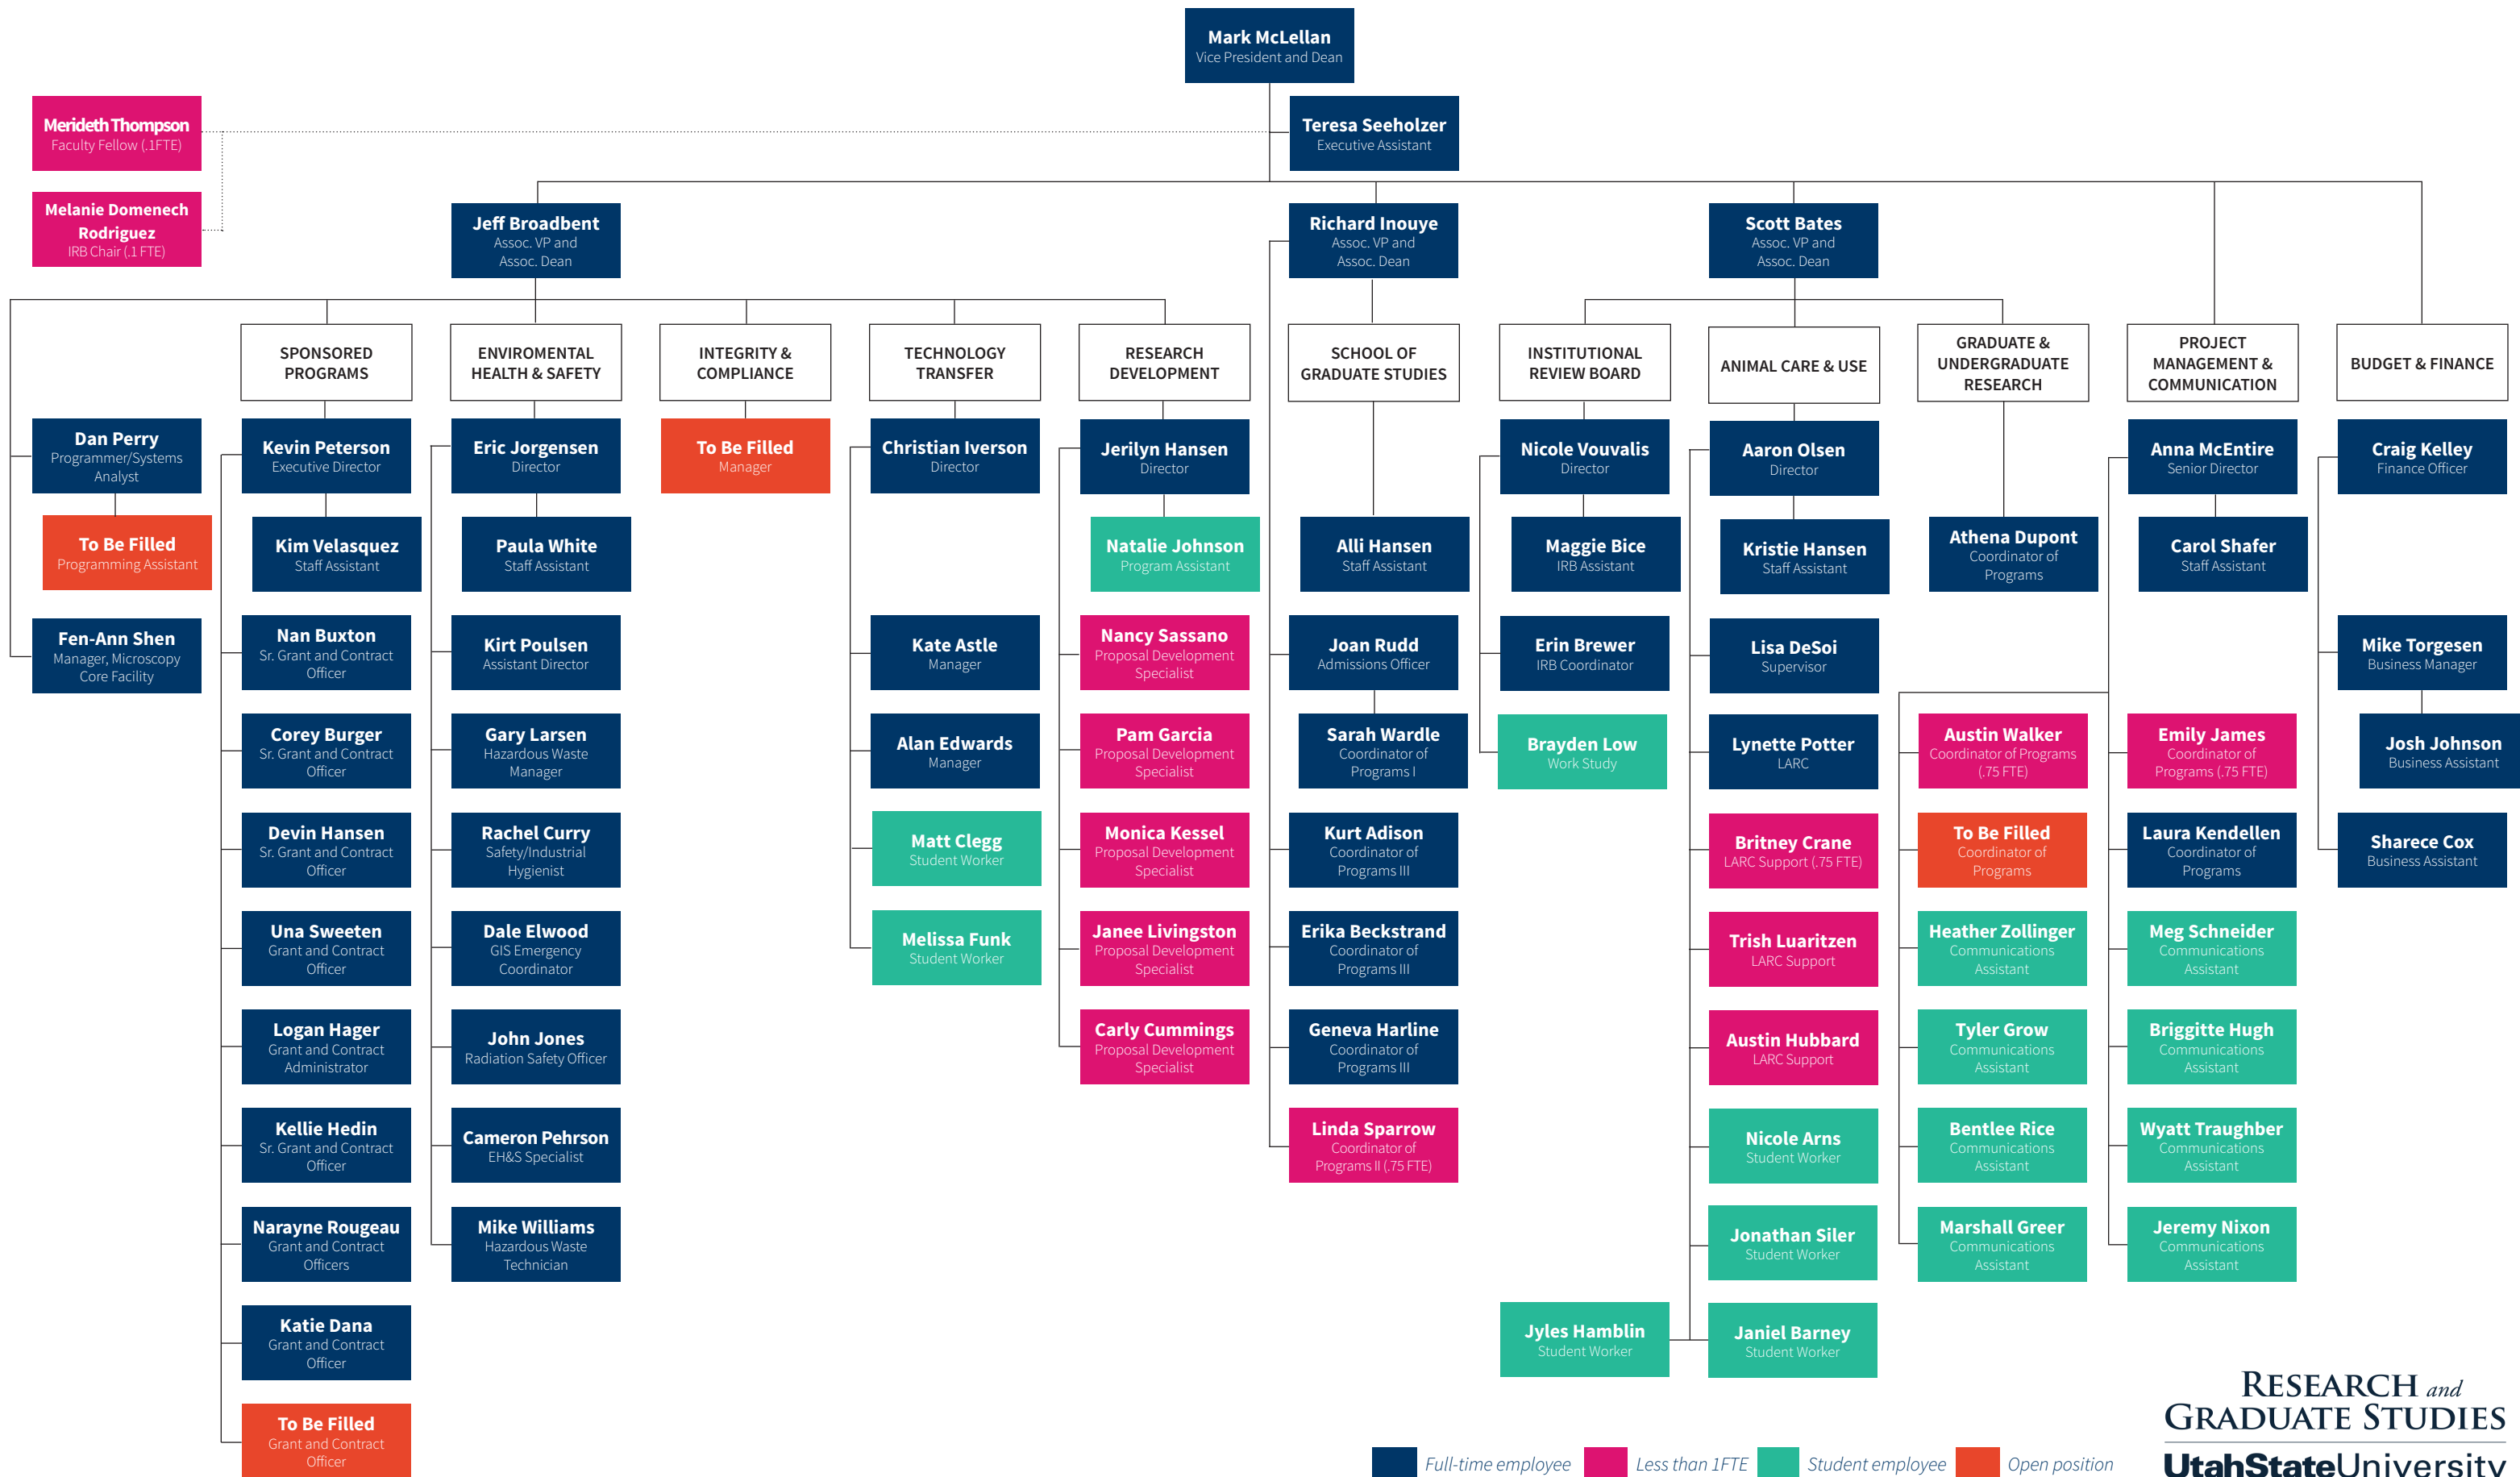

Utah State University OFFICE OF RESEARCH AND GRADUATE STUDIES Organizational Chart

Full-time employee
Less than 1FTE
Student employee
Open position